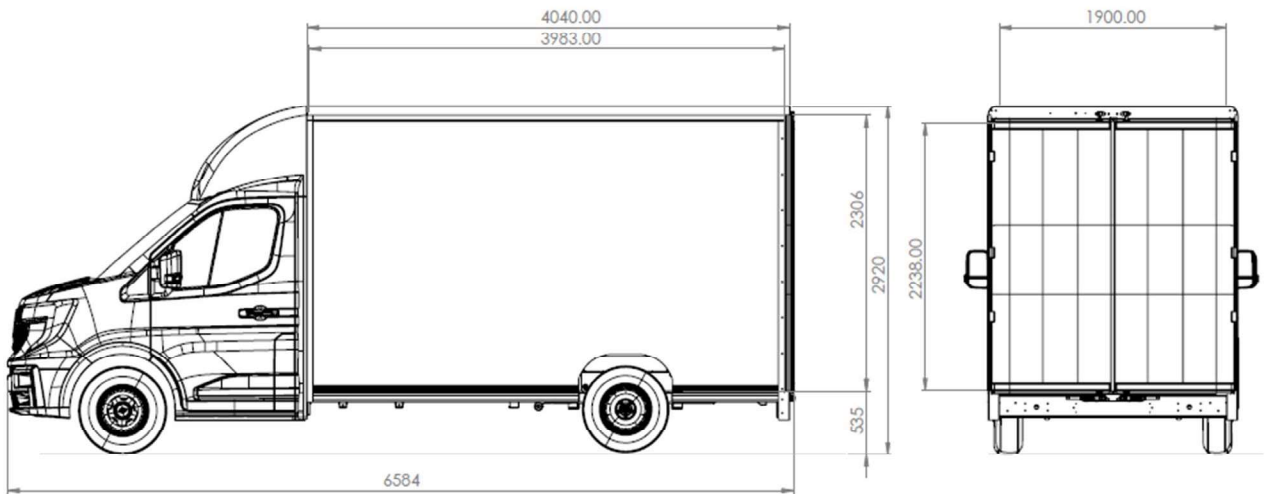

# DATA SHEET

**LODECKA - RENAULT MASTER XDD LL35 -  
PLATFORM CAB**

19 cubic metres

**MAX PAYLOAD  
UP TO 1200KG**

**GVW  
3500KG**

## DIMENSIONS

A	Overall Length Inc Cab	6584mm
B	Overall width	2095mm
C	Usable Body Length	3983mm
D	Usable Body Width	2054mm
E	Aperture width through rear doors	1900mm
F	Aperture height through rear doors	2306mm
G	Body Height from ground level	2920mm

## WEIGHTS

A	Gross Vehicle Weight	3500KG
B	Gross Train Weight	6000KG
C	Usable Payload (Inc Fuel)	1200-1300KG