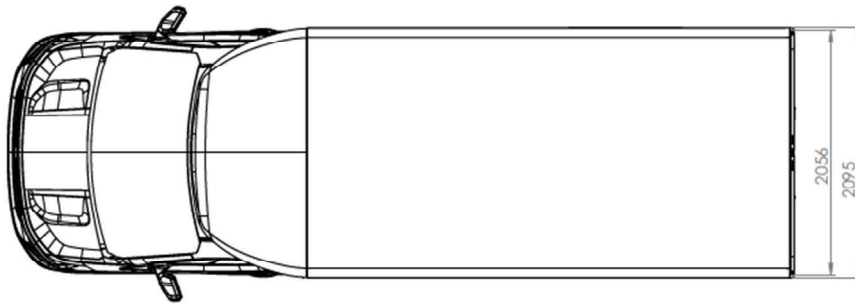

# DATA SHEET

**LODECKA - RENAULT MASTER XDD LL35 -  
PLATFORM CAB**

19 cubic metres

**MAX PAYLOAD  
UP TO 1200KG**

**GVW  
3500KG**

## DIMENSIONS

A	Overall Length Inc Cab	6584mm
B	Overall width	2095mm
C	Usable Body Length	3983mm
D	Usable Body Width	2054mm
E	Aperture width through rear doors	1900mm
F	Aperture height through rear doors	2306mm
G	Body Height from ground level	2920mm